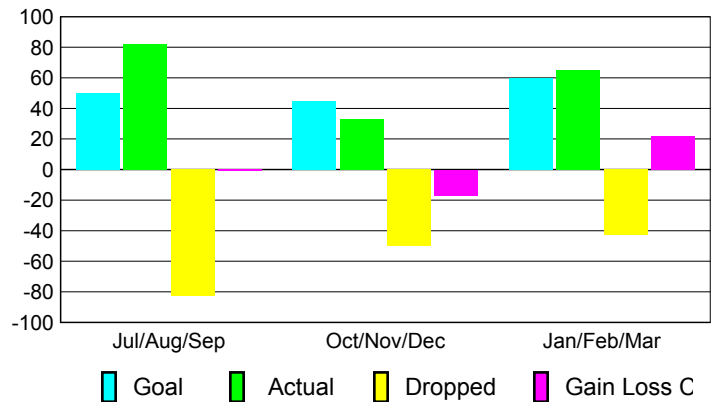

Membership Results 2009-2010

Goal, New, Dropped, Gain/Loss

Comparison of Membership Gain/Loss

Current Year Compared to the Previous Year