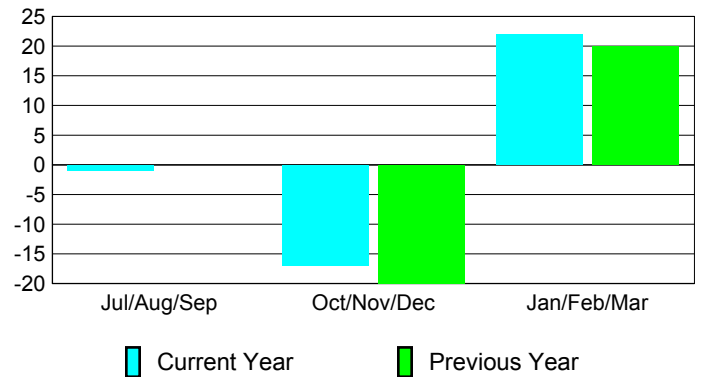

**Membership Results
2009-2010**

**Membership
2008-2009**

Month	Net Memb Goal	Actual New Memb	Actual Dropped Memb	Gain/Loss of Memb	Gain/Loss of Memb
Jul/Aug/Sep	50	82	-83	-1	0
Oct/Nov/Dec	45	33	-50	-17	-20
Jan/Feb/Mar	60	65	-43	22	20
Totals	155	180	-176	4	0

Membership Results 2009-2010

Goal, New, Dropped, Gain/Loss

Comparison of Membership Gain/Loss

Current Year Compared to the Previous Year

Gender Comparison 2009-2010

Jul/Aug/Sep

Oct/Nov/Dec

Jan/Feb/Mar