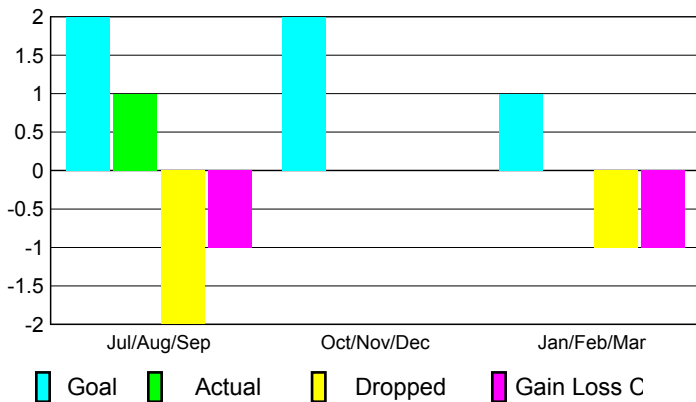

2009-2010 GMT Quarterly Report for District (or Undistricted) **District 308 B2**

GMT: **Doctor DATUK K NAGARATNA**

Location: **MALAYSIA**

GMT CA: **5**

CLUBS

**Club Results
2009-2010**

**Clubs
2008-2009**

Month	New Club Goal	Actual New Clubs	Actual Dropped Clubs	Gain/Loss of Clubs	Gain/Loss of Clubs
Jul/Aug/Sep	2	1	-2	-1	-1
Oct/Nov/Dec	2	0	0	0	0
Jan/Feb/Mar	1	0	-1	-1	0
Totals	5	1	-3	-2	-1

Club Results 2009-2010

Goal, New, Dropped, Gain/Loss

Comparison of Club Gain/Loss

Current Year Compared to the Previous Year

YTD Status Quo Clubs 2009-2010

Status Quo Clubs Compared to Status Quo Members

MEMBERSHIP